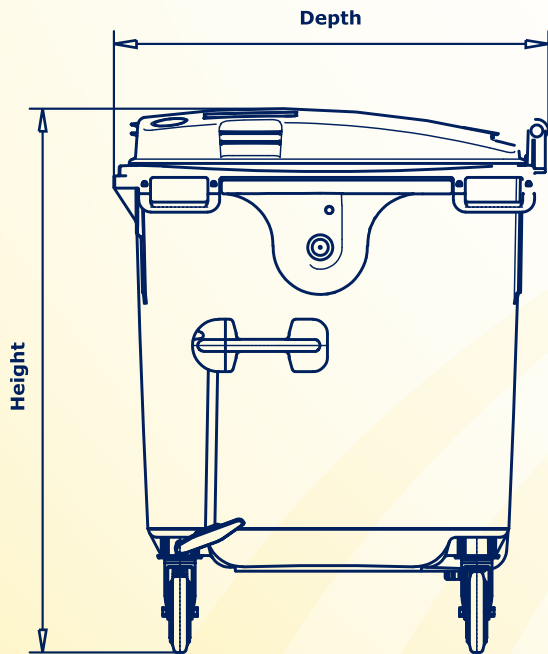

## WHEELED BINS (240ltr to 1100ltr)

With lightweight plastic lockable lids Waste Services' wheeled bins are easy to use and are available in various sizes. Made from tough and easy to clean plastic they are suitable for light commercial waste and recycling such as cardboard, paper, food, plastics, cans and steel.

### 240 Litre

Height	Width	Length
1100mm	740mm	580mm

### 660 Litre

Height	Width	Length
1250mm	850mm	1370mm

### 1100 Litre

Height	Width	Length
1470mm	1115mm	1370mm